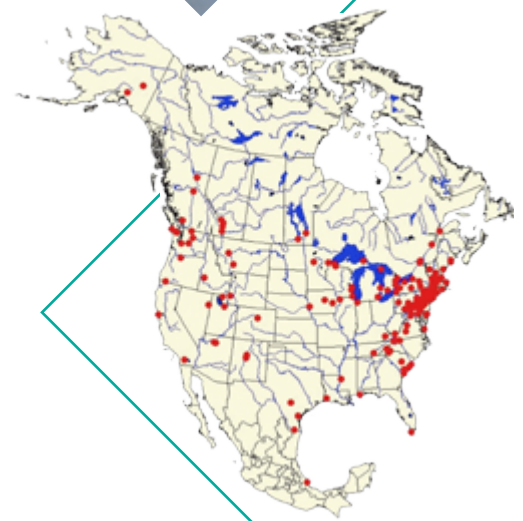

DISCOVER the magic of MIGRATION

with the
**Hawk
Migration
Association of
North America
(HMANA)**

DISCOVER

- A spectacular wildlife migration near you.
- “Big days,” when seeing 1,000+ hawks is possible!
- Exciting Citizen Science for raptor research & education.

Discover HMANA

(Hawk Migration Association of North America)

- World’s largest raptor migration monitoring network.
- 200+ spring and fall watch sites in 5 countries.
- A not-for-profit, membership organization for everyone with a passion for hawks and migration.

Enjoy HMANA Membership Benefits

- HawkCount
  - World’s largest raptor migration monitoring database.
  - Guide to each migration watch site, including timing charts and species records.
- *Hawk Migration Studies* journal and e-newsletter.
- Raptor Population Index (RPI) reports and more...

Visit HMANA.org to:

- Find hawk watch sites near you.
- Learn where & when to look for migrating hawks.
- Join our growing community of hawk watchers, all with a passion for raptors.
- Support raptor conservation with your HMANA membership or donation.

**North American Raptor
Migration Monitoring Sites**

*See other side to learn
about a site near you!*

TURN YOUR PASSION INTO POWER: visit HMANA.org today!