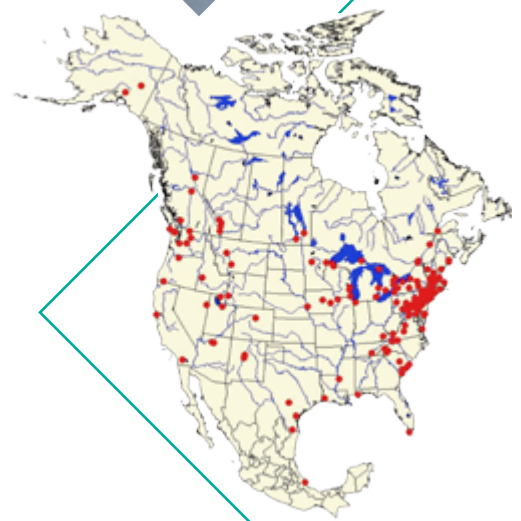

DISCOVER the magic of MIGRATION

with the
**Hawk
Migration
Association of
North America
(HMANA)**

DISCOVER

- A spectacular wildlife migration near you.
- “Big days,” when seeing 1,000+ hawks is possible!
- Exciting Citizen Science for raptor research & education.

Discover HMANA

(Hawk Migration Association of North America)

- World’s largest raptor migration monitoring network.
- 200+ spring and fall watch sites in 5 countries.
- A not-for-profit, membership organization for everyone with a passion for hawks and migration.

Enjoy HMANA Membership Benefits

- HawkCount
  - World’s largest raptor migration monitoring database.
  - Guide to each migration watch site, including timing charts and species records.
- *Hawk Migration Studies* journal and e-newsletter.
- Raptor Population Index (RPI) reports and more...

Visit HMANA.org to:

- Find hawk watch sites near you.
- Learn where & when to look for migrating hawks.
- Join our growing community of hawk watchers, all with a passion for raptors.
- Support raptor conservation with your HMANA membership or donation.

**North American Raptor
Migration Monitoring Sites**

*See other side to learn
about a site near you!*

TURN YOUR PASSION INTO POWER: visit HMANA.org today!