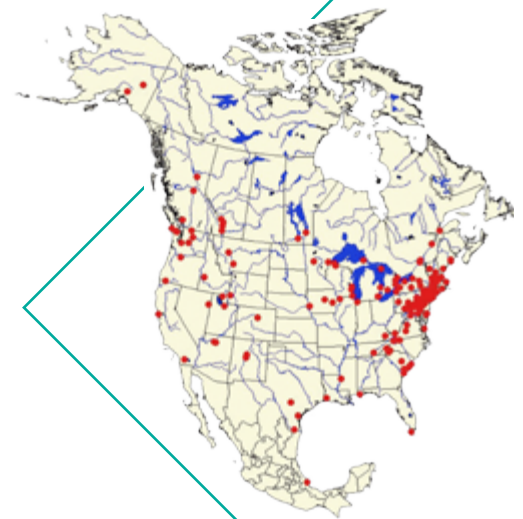

DISCOVER the magic of MIGRATION

with the
**Hawk
Migration
Association of
North America
(HMANA)**

DISCOVER

- A spectacular wildlife migration near you.
- “Big days,” when seeing 1,000+ hawks is possible!
- Exciting Citizen Science for raptor research & education.

Discover HMANA

(Hawk Migration Association of North America)

- World’s largest raptor migration monitoring network.
- 200+ spring and fall watch sites in 5 countries.
- A not-for-profit, membership organization for everyone with a passion for hawks and migration.

Enjoy HMANA Membership Benefits

- HawkCount
  - World’s largest raptor migration monitoring database.
  - Guide to each migration watch site, including timing charts and species records.
- *Hawk Migration Studies* journal and e-newsletter.
- Raptor Population Index (RPI) reports and more...

Visit HMANA.org to:

- Find hawk watch sites near you.
- Learn where & when to look for migrating hawks.
- Join our growing community of hawk watchers, all with a passion for raptors.
- Support raptor conservation with your HMANA membership or donation.

*North American Raptor
Migration Monitoring Sites*

TURN YOUR PASSION INTO POWER: visit HMANA.org today!